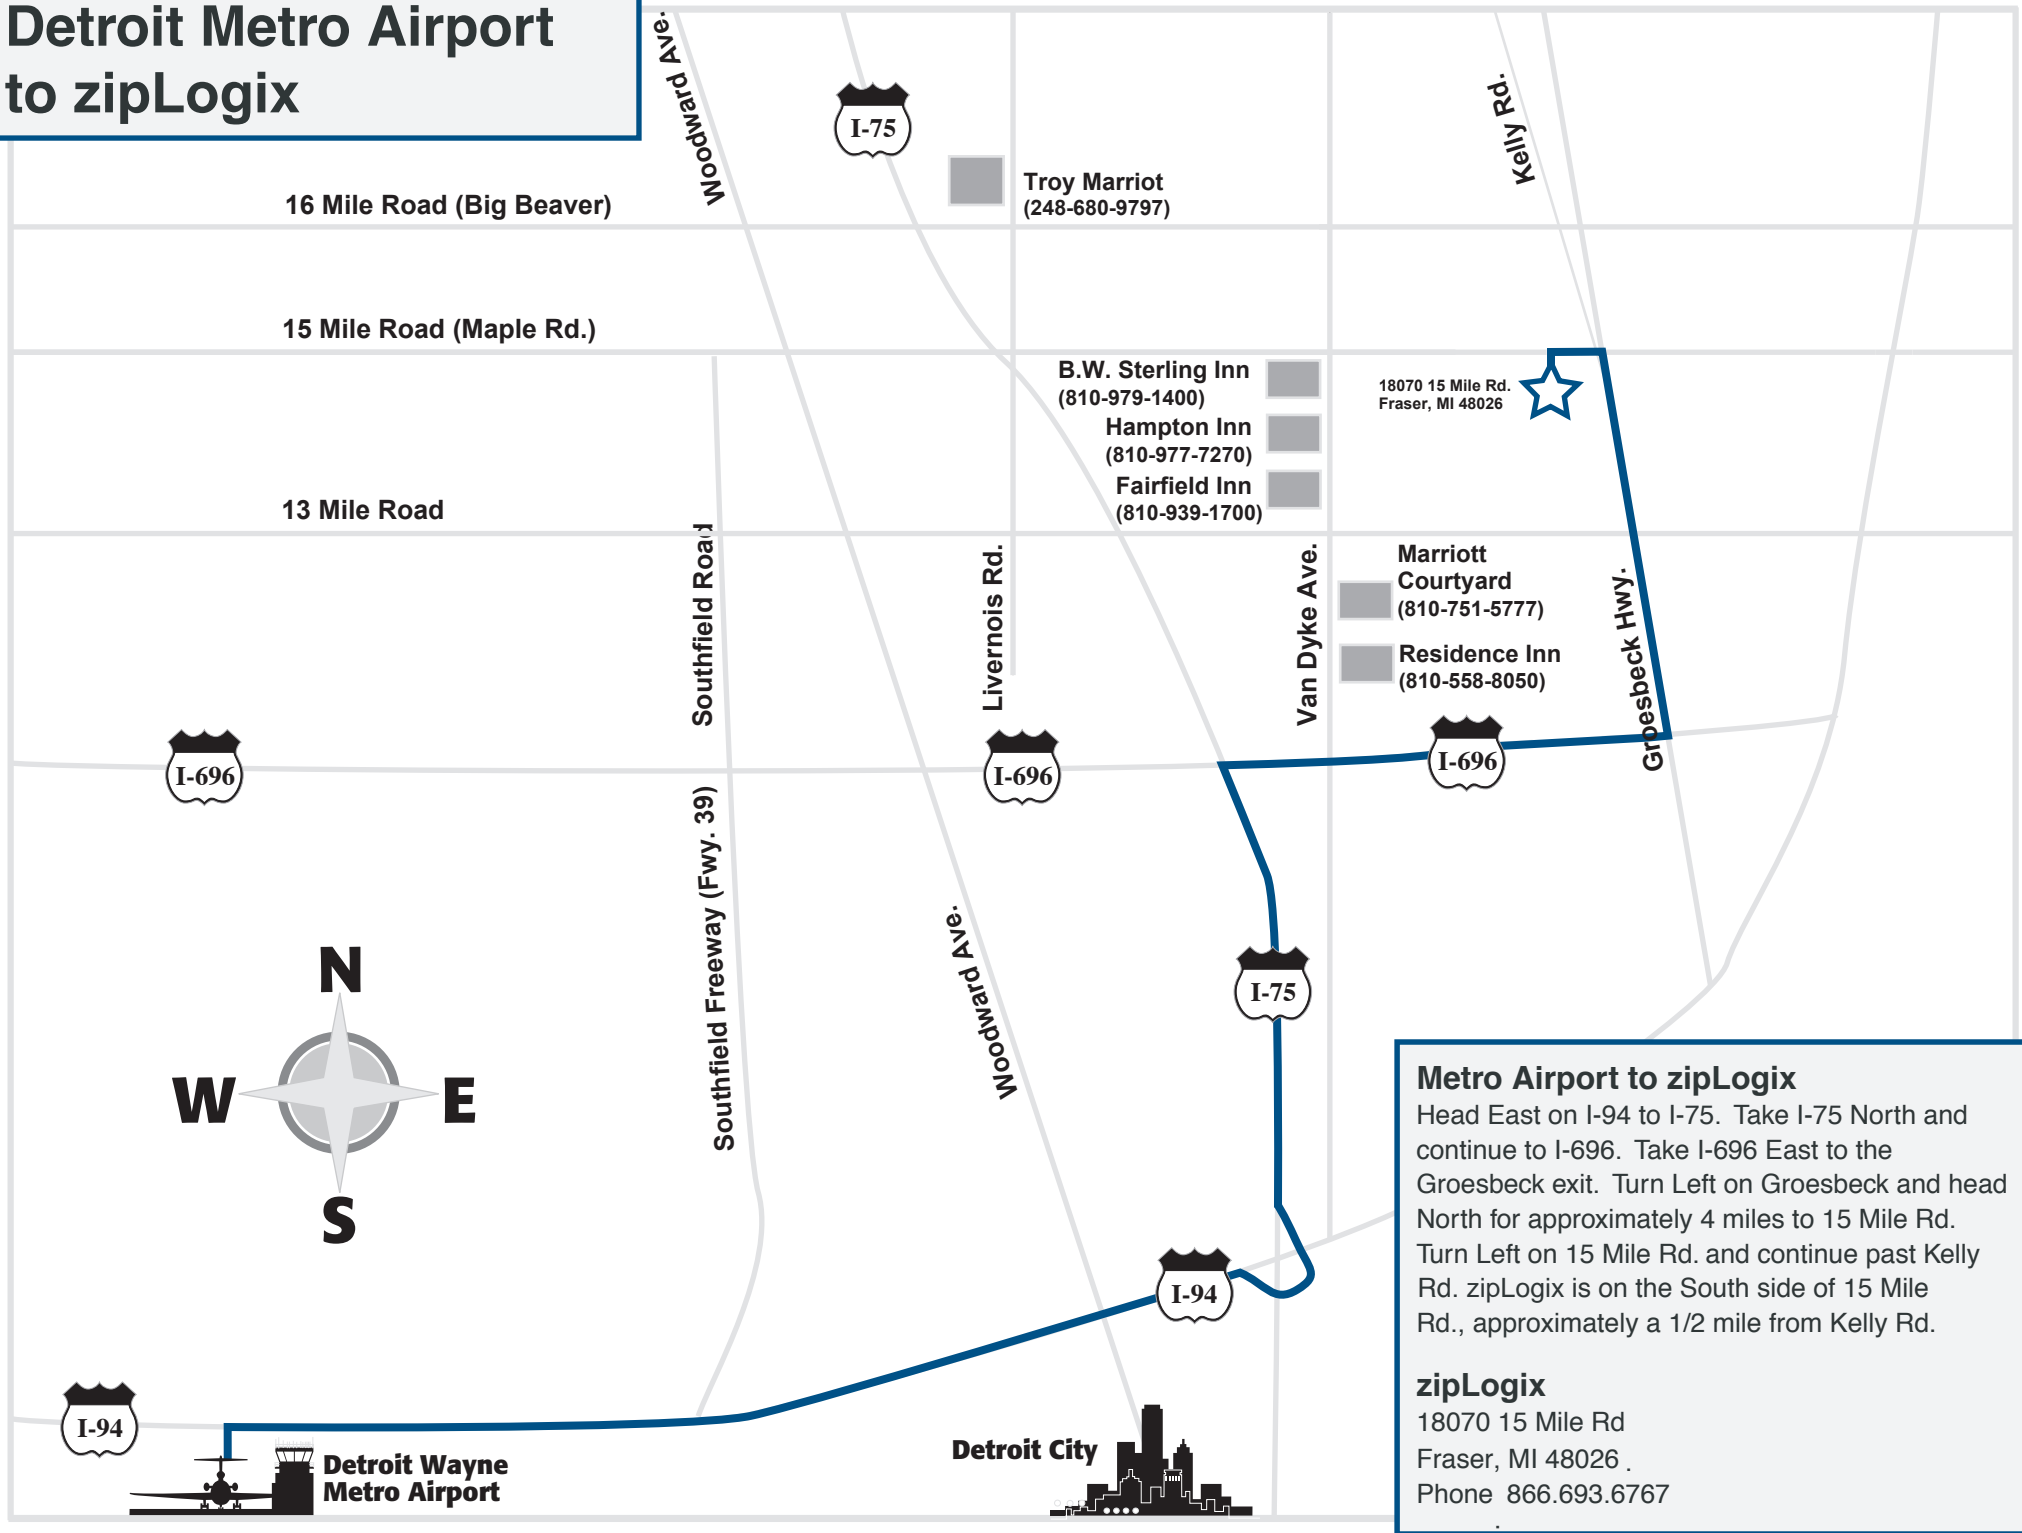

Detroit Metro Airport to zipLogix

Metro Airport to zipLogix
Head East on I-94 to I-75. Take I-75 North and continue to I-696. Take I-696 East to the Groesbeck exit. Turn Left on Groesbeck and head North for approximately 4 miles to 15 Mile Rd. Turn Left on 15 Mile Rd. and continue past Kelly Rd. zipLogix is on the South side of 15 Mile Rd., approximately a 1/2 mile from Kelly Rd.

zipLogix
18070 15 Mile Rd
Fraser, MI 48026
Phone 866.693.6767